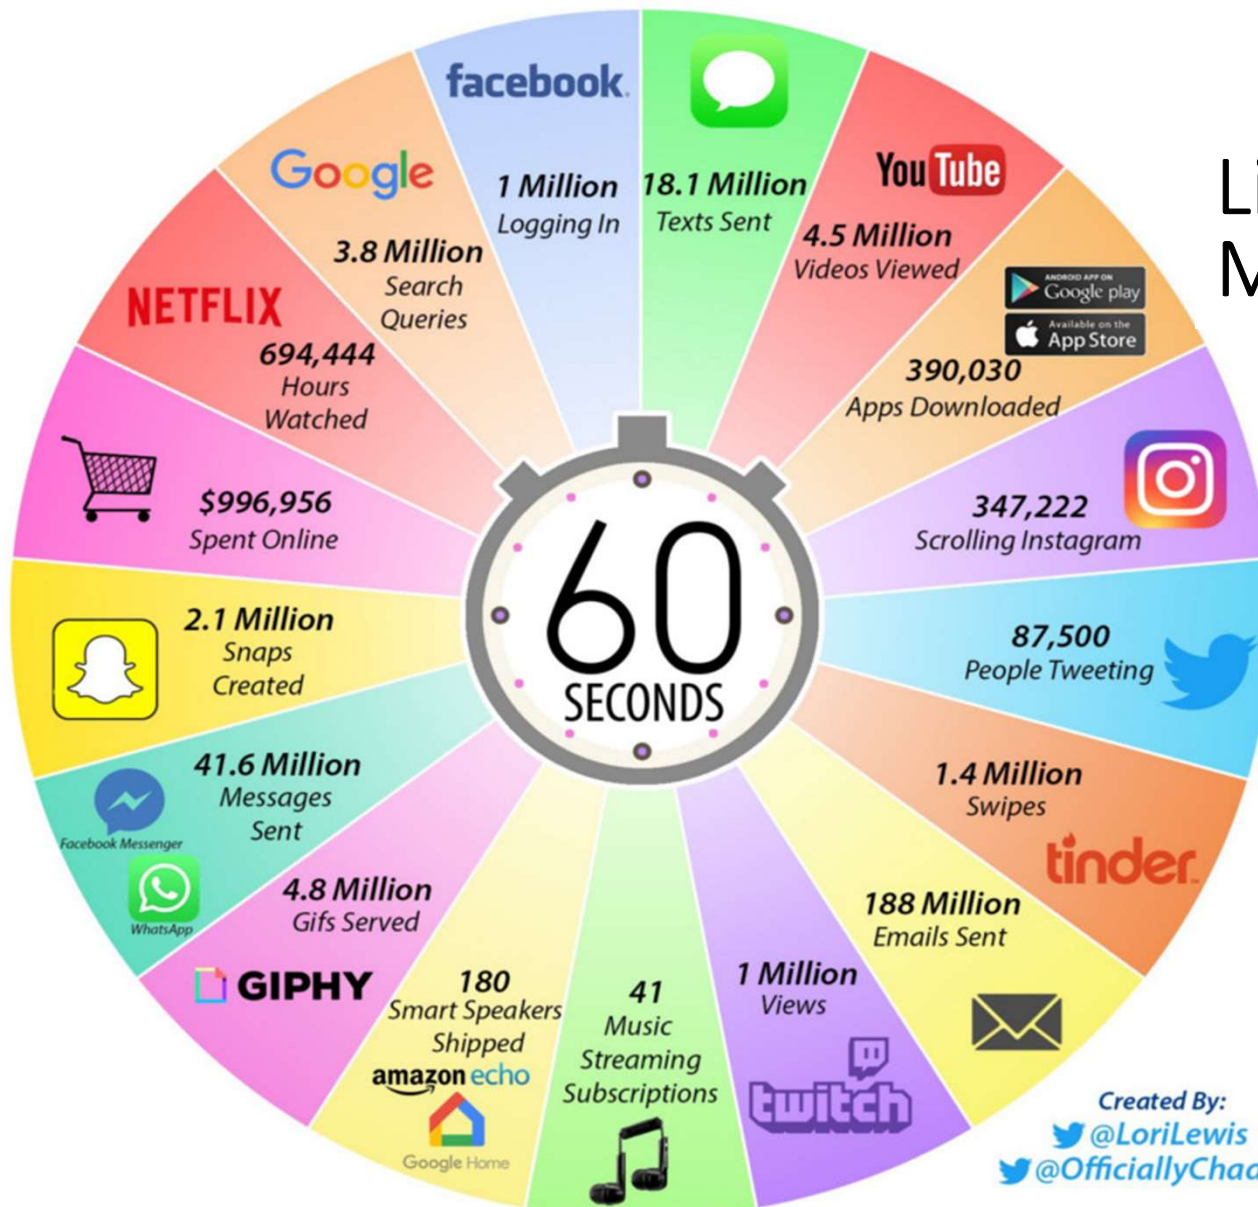


Navigating the Cybersecurity Maze

Friday, June 14, 2019

David Batz

Senior Director – Cyber and Infrastructure Security

Dbatz@eei.org

@DavBatz

EEd
Edison Electric
INSTITUTE

EEd U.S. Member Company Service Territories

Internet of Things (IoT) connected devices installed base worldwide from 2015 to 2025 (in Billions)

Life is Moving Fast

Created By:
@LoriLewis
@OfficiallyChadd

International Intrigue

The Energy Business is Being Transformed

- Two Way Power Flows
- New Intelligent Devices
- New Communications Requirements
- New Threats, A Greater Attack Surface
- Threats posed by the Internet of Things

Security & Resilience at the Distribution Level