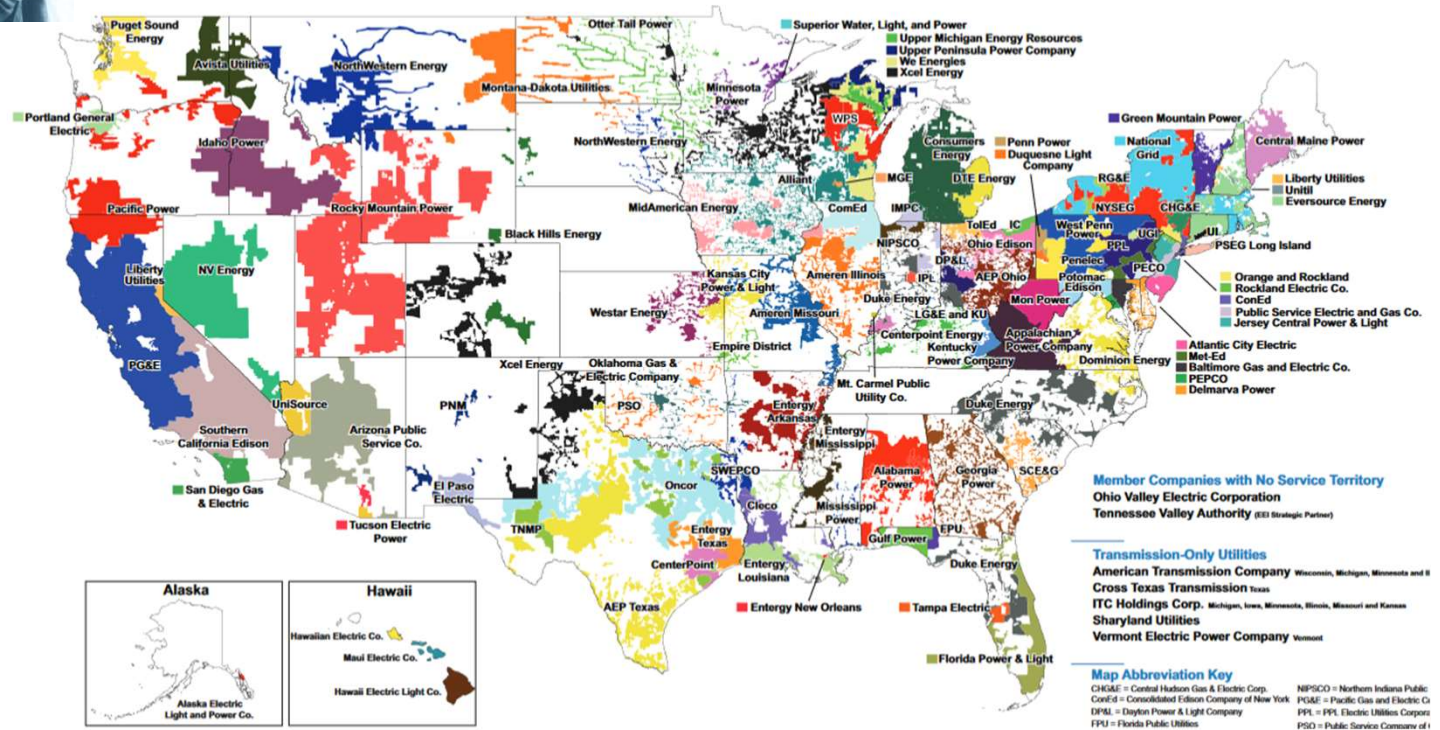


Navigating the Cybersecurity Maze

Friday, June 14, 2019

David Batz

Senior Director – Cyber and Infrastructure Security

Dbatz@eei.org

@DavBatz

EEd
Edison Electric
INSTITUTE

EEd U.S. Member Company Service Territories

Internet of Things (IoT) connected devices installed base worldwide from 2015 to 2025 (in Billions)

Life is Moving Fast

Created By:
@LoriLewis
@OfficiallyChadd

International Intrigue

The Energy Business is Being Transformed

- Two Way Power Flows
- New Intelligent Devices
- New Communications Requirements
- New Threats, A Greater Attack Surface
- Threats posed by the Internet of Things

Security & Resilience at the Distribution Level