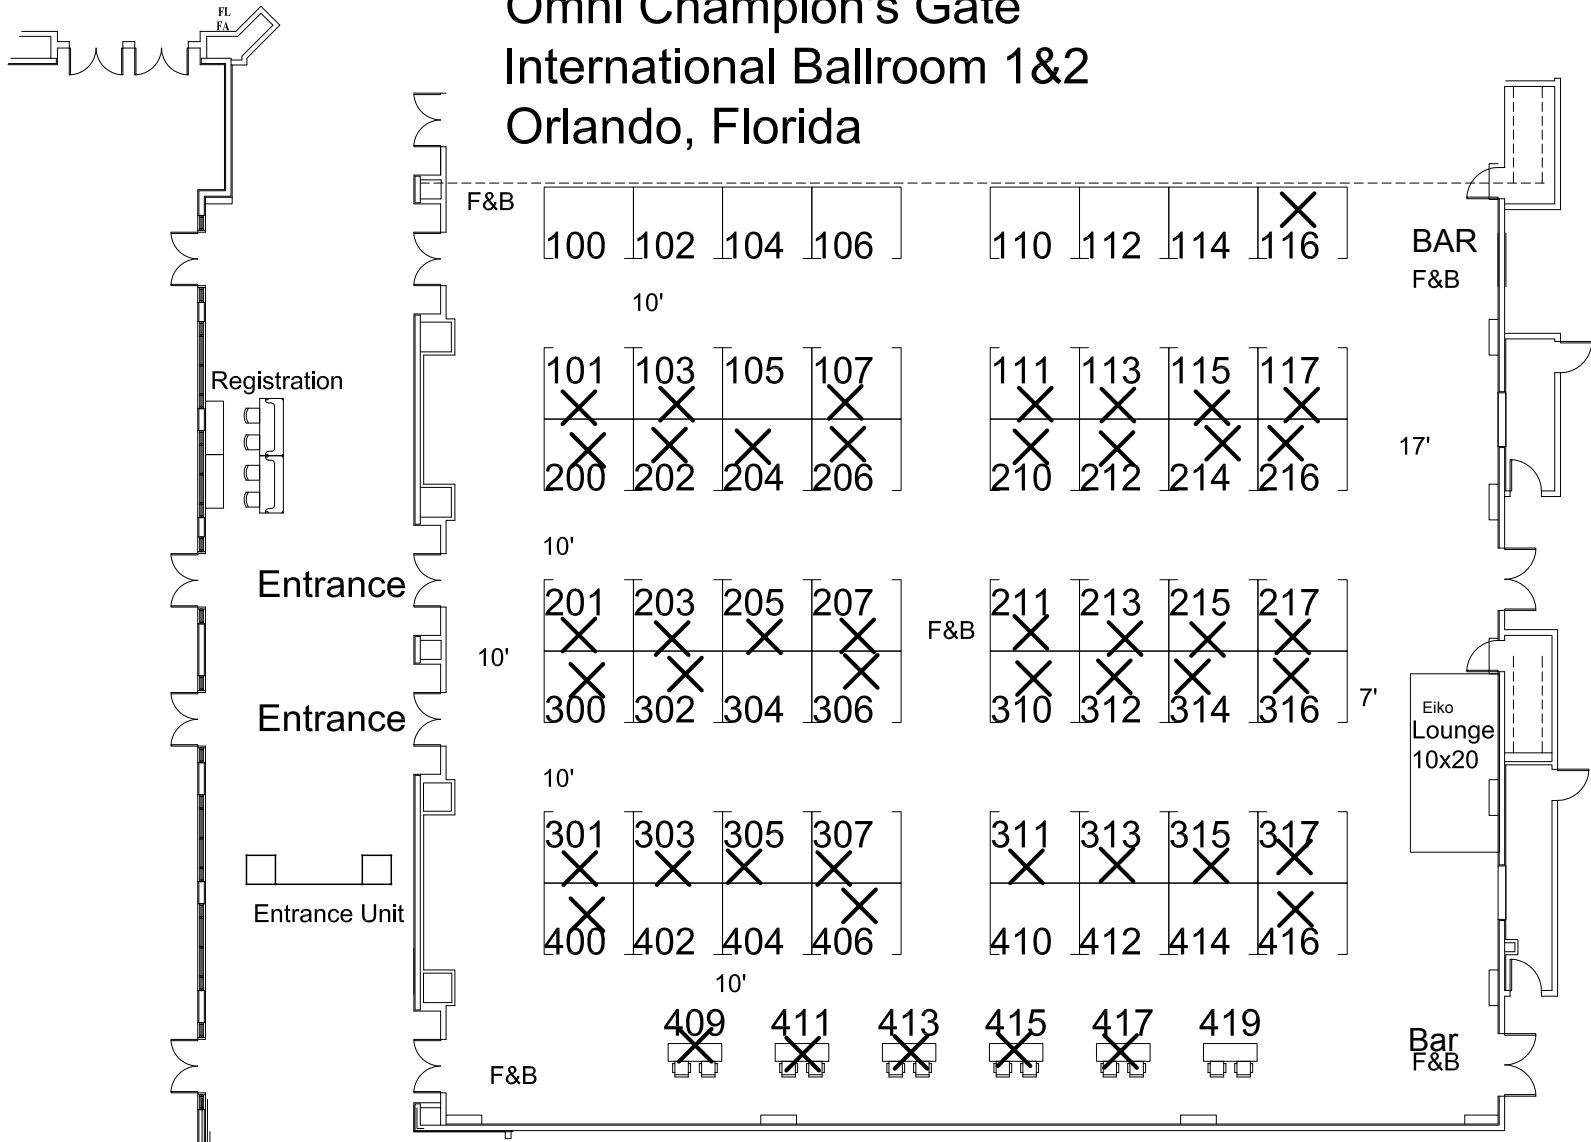

NAESCO

October 31-November 2, 2018
 Omni Champion's Gate
 International Ballroom 1&2
 Orlando, Florida

MAXIMUM CEILING HEIGHT =20'
 CEILING HEIGHT DECREASES UNDER CHANDELIER

Booths:
 8x10 - 56
 Table Tops - 6